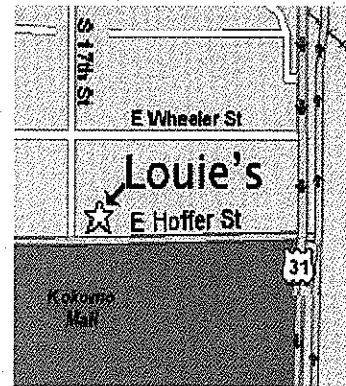

# Louie's Coney Island

Come See Us  
At Our  
New Location!

17<sup>th</sup> & Hoffer  
(across from J.C. Penney)

Visit our Drive-Thru!

765-459-9649

Inside Dining

**Monday-Friday**

9am-7pm